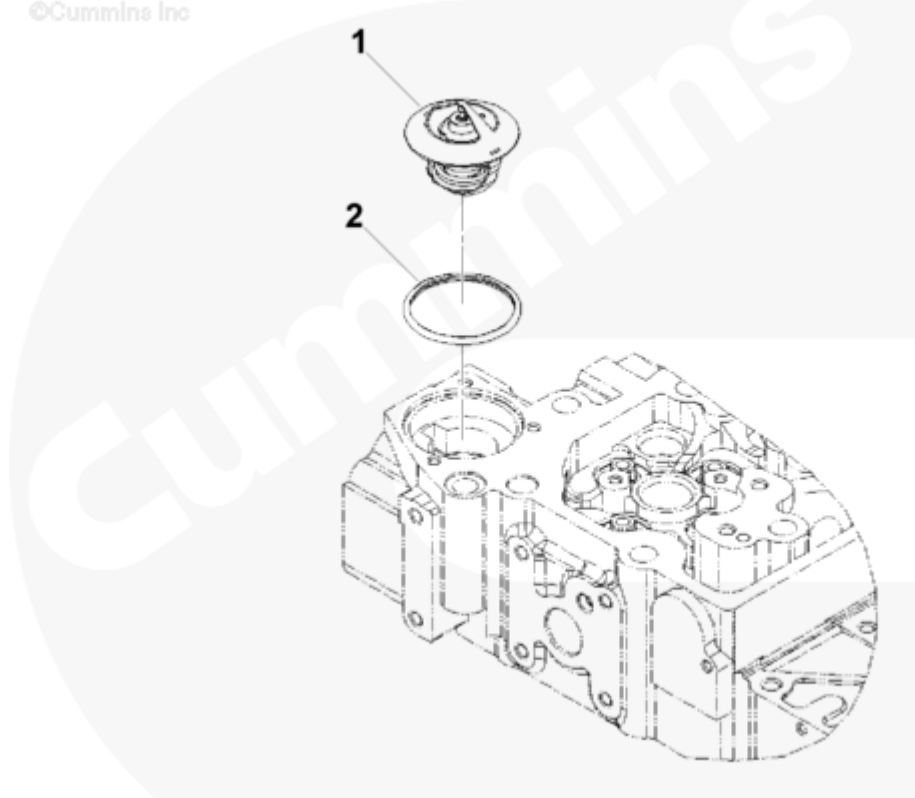

©Cummins Inc